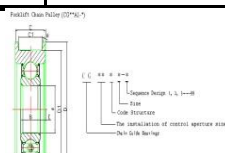

MG 309-2RS-3	45x127,063x31,75	$30,20
MG 309 DD	45x128,11x31,75	$32,42
NUTR 50	50X90X30/32	$29,00
MG 50R1-1	50x90x20/18	$25,98
MG 50R3-1	50x107,5x41/37	$58,09
MG 50R2-1	50x110x32/30	$71,30
MG 50A7-2	50X124X40/33	$38,60
MG 30-1	50x129x35	$40,03
MG 50A1-21	50X130,5X40/27	$41,60
83 AS84B1S	50x143,5x41/27 TCM	$44,48
XR 0946-1	55x94x27	$36,21
MG 55R1-1	55x97x31/25	$43,90
MG 55R2-1	55x110x26	$44,03
55X112,5X35	55x112,5x35	$30,95
80511K1	55x117x34/26	$26,29
80511K1T	55X119,5X34/25	$33,50
MG 55A3-3 T	55X122,5X34/25	$35,60
MG 55A1-13	55x140x45/30	$73,39
CWR 311 B	55x146x47/40	$88,91
83189CS28	55x149,5x45/31	$61,56
A 311-1	55x150x45/29	$70,59
MG 311-2RS-1	55x152,476x38,1	$67,52
MG 31-3	55x164,46x45	$88,96
MG 60R7-1 (9465262)	60x107,5x36/37	$44,43
MG 60R1-6	60x107,5x38,1	$53,37
WD 312-1	60x126x31	$35,58
60x149,5x36/31	60x149,5x36/31	$82,02
MG 32-1	60x149,5x44,7	$60,80
MG 62R1-1	62x112x36/28	
NUTD 65 H	65x108,7x35/27	$40,23
MG 65R1-1	65x110x33/33	$44,23
MR 65x115	65x115x36/32	$44,26
MG 65R7-5 (9465266)	65x123x37/38	$51,28
LR 65x135 2RS AH06	65x135x41x34	$67,08
MG 65R7-1 (9249462)	65x135,5x42/35	$44,43
A 313-1	65x183,5x45/33	$159,23
MG 70R1-1	70x108,5x35,5	$50,79
MR 70x129	70x129x40x36	$53,37
C 70X200X56/35	70*200*56/35	$218,34
C 75X200X56/37	70*200*56/37	$242,58
MG 75R1-1	75x130x35/35	$71,79
MG 85R1-1	85x172x45/34	$129,92
MG 95R1-1	95X207X59,5(59)/56	$239,34
100X205X52/35	100X205X52/35	$550,00
MG 110R1-1	110x299x66/55	$649,38
MG 120R1-1	120x243x66/48	$560,42
MG 140R2-1M1	140X250X76/78	
RB 140	198x304x30/27	$726,06